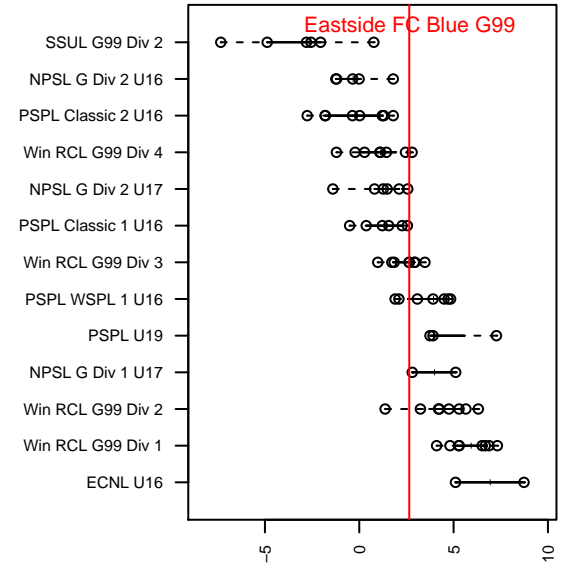

Eastside FC Blue G99

Eastside FC
 Preston, WA
 G99 total strength=1387
 attack=10.13 defense=5.78
 fall league = Win RCL G99 Div 3

alt names used:
 Eastside FC G99 Blue
 Eastside FC G99 Blue
 Eastside FC G99 Blue C
 Eastside FC G99 Blue C
 Eastside FC G99 Blue
 Eastside FC G99 Blue C

**attack and defense variance (black dot)
relative to other teams
and top 10 in region**

**attack and defense rating
relative to others at age
and all opponents in last 13 months**

Performance relative to 13 month average