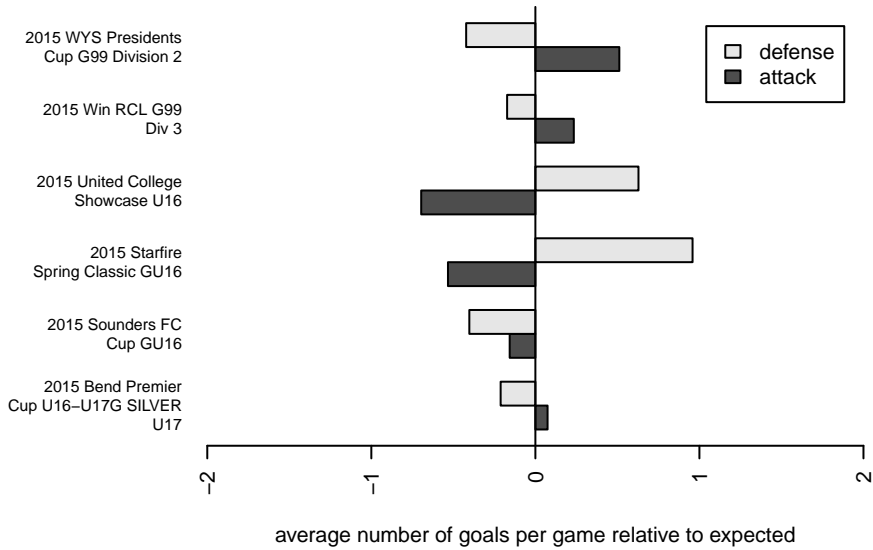

Eastside FC Blue G99

Eastside FC
 Preston, WA
 G99 total strength=1387
 attack=10.13 defense=5.78
 fall league = Win RCL G99 Div 3

alt names used:
 Eastside FC G99 Blue
 Eastside FC G99 Blue
 Eastside FC G99 Blue C
 Eastside FC G99 Blue C
 Eastside FC G99 Blue
 Eastside FC G99 Blue C

Venues played:
 2015 Starfire Spring Classic GU16
 2015 Sounders FC Cup GU16
 2015 Bend Premier Cup U16-U17G SILVER U
 2015 Win RCL G99 Div 3
 2015 United College Showcase U16
 2015 WYS Presidents Cup G99 Division 2

**attack and defense variance (black dot)
relative to other teams
and top 10 in region**

**attack and defense rating
relative to others at age
and all opponents in last 13 months**

Performance relative to 13 month average