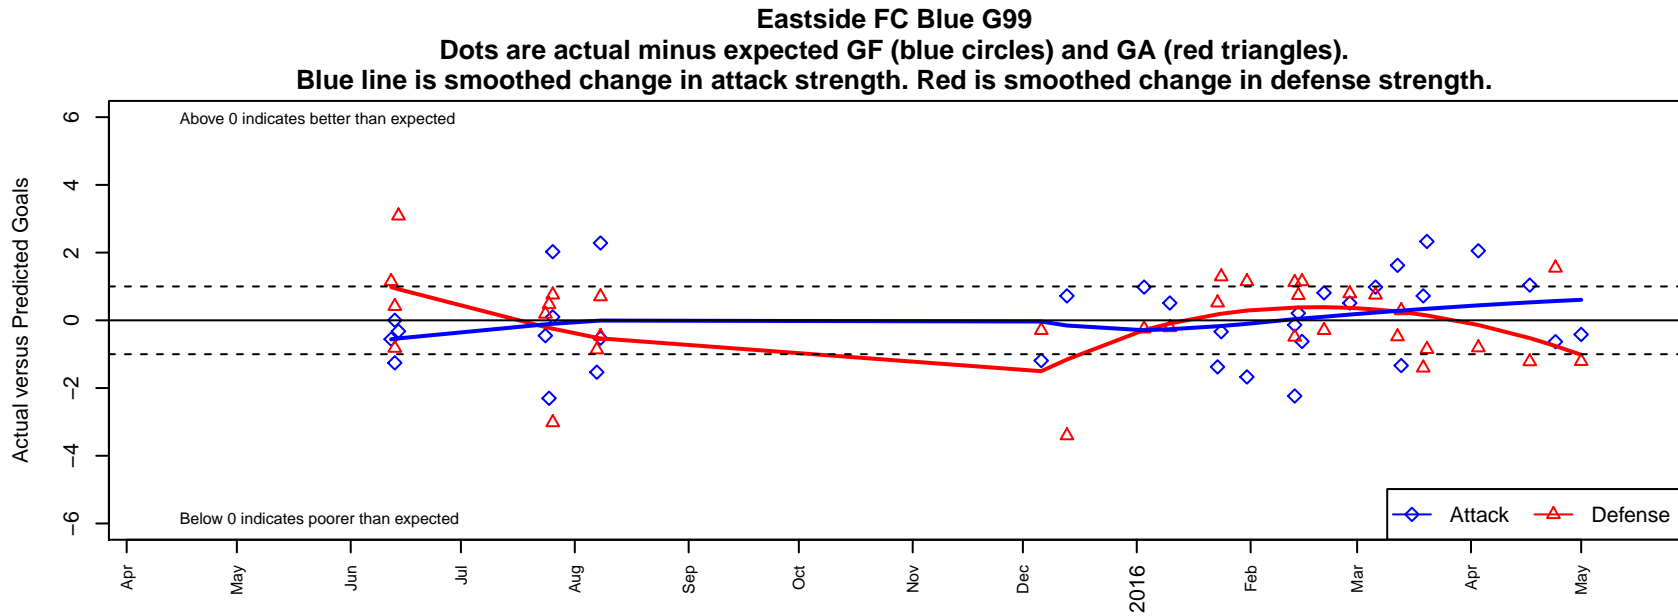

Eastside FC Blue G99

Eastside FC
 Preston, WA
 G99 total strength=1387
 attack=10.13 defense=5.78
 fall league = Win RCL G99 Div 3

alt names used:
 Eastside FC G99 Blue
 Eastside FC G99 Blue
 Eastside FC G99 Blue C
 Eastside FC G99 Blue C
 Eastside FC G99 Blue
 Eastside FC G99 Blue C

**attack and defense variance (black dot)
relative to other teams
and top 10 in region**

**attack and defense rating
relative to others at age
and all opponents in last 13 months**

Performance relative to 13 month average