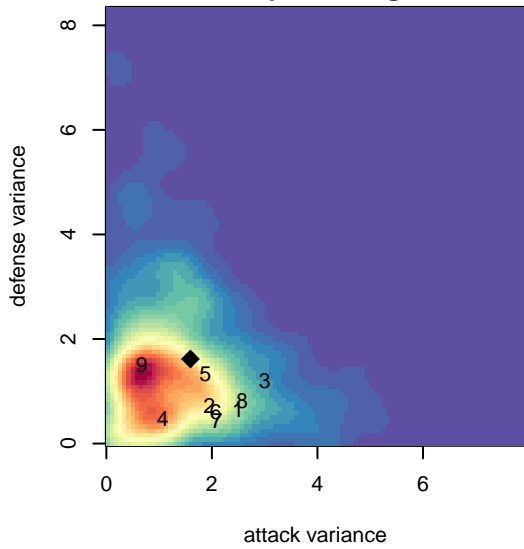

Eastside FC Blue G99

Eastside FC
 Preston, WA
 G99 total strength=1387
 attack=10.13 defense=5.78
 fall league = Win RCL G99 Div 3

alt names used:
 Eastside FC G99 Blue
 Eastside FC G99 Blue
 Eastside FC G99 Blue C
 Eastside FC G99 Blue C
 Eastside FC G99 Blue
 Eastside FC G99 Blue C

**attack and defense variance (black dot)
relative to other teams
and top 10 in region**

**attack and defense rating
relative to others at age
and all opponents in last 13 months**

Performance relative to 13 month average