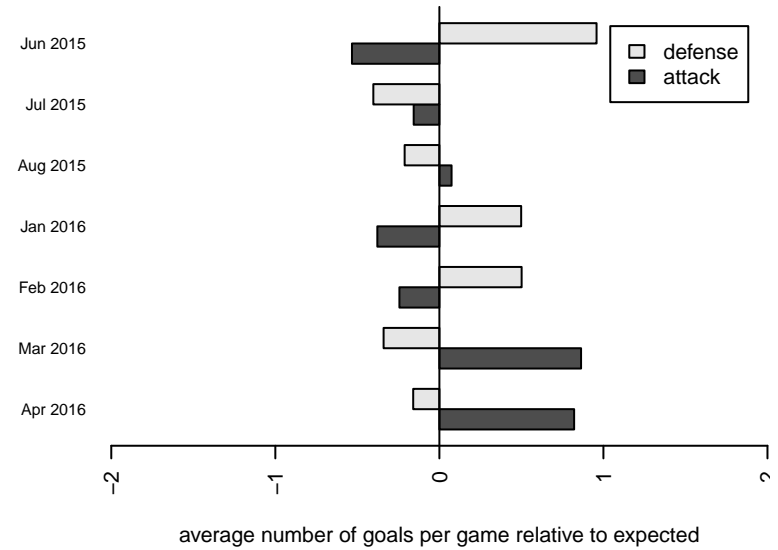

Performance relative to 13 month average